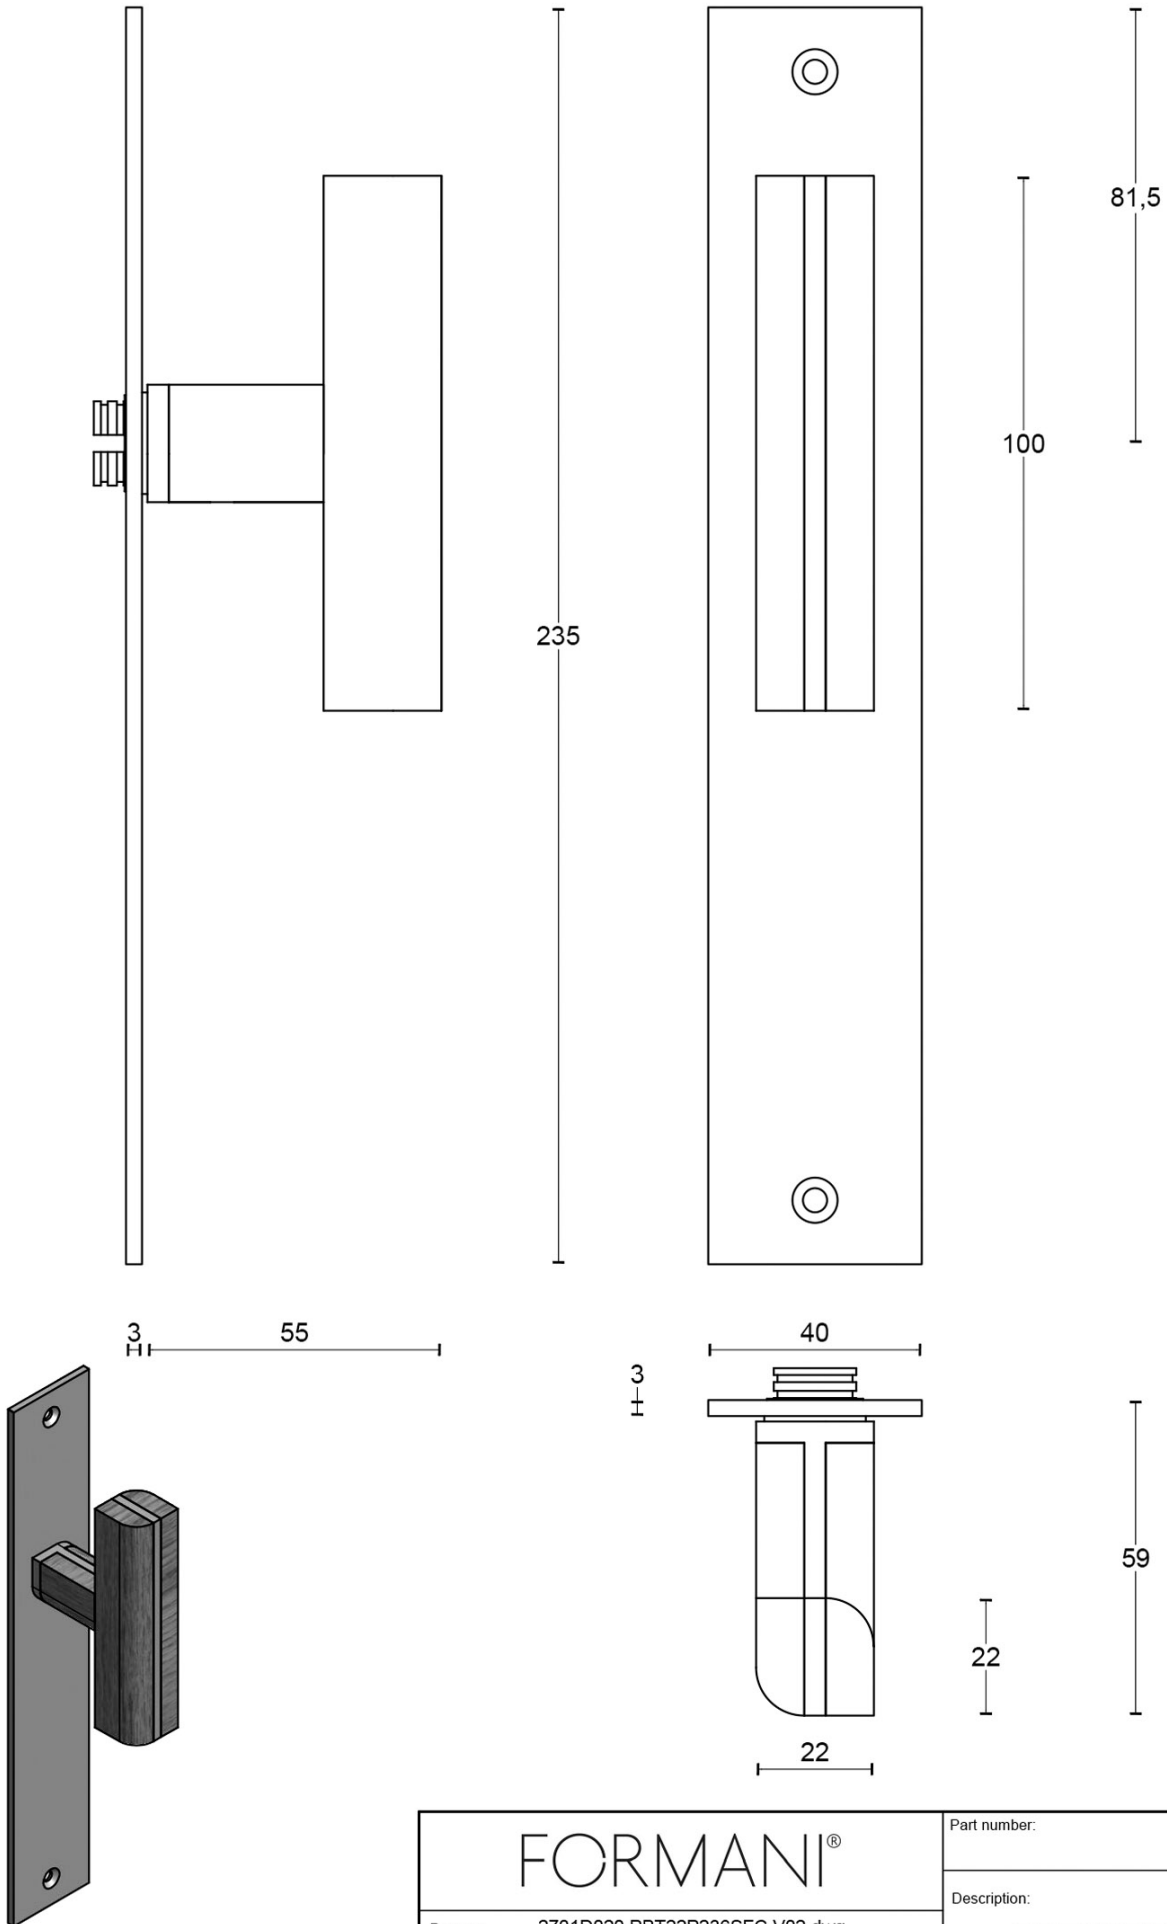

PBT22P236SFC

solid unsprung door handle on blind plate

Product information

Code: 2701D020INEZ0F

Finish: satin stainless steel

UNIT: Pair

Collection: TWO

Designer: Piet Boon

EAN code: 8718009212226

TWO by Piet Boon

The TWO series is a total concept collection consisting of door, window, and furniture fittings.

Finishes

- satin stainless steel
- satin stainless steel

METALFORM

<h2>FORMANI®</h2>		Part number:	
		PBT22P236SFC	
Doc no.: 2701D020 PBT22P236SFC V02.dwg		Description:	
Drawn by: Christian Brimbois		Creation date: 26-3-2013	
		A3	
Formani Holland B.V. · Amerikalaan 55 · 6199 AE Maastricht Airport · tel: +31 (0)43 308 90 00 · www.formani.nl · info@formani.nl			