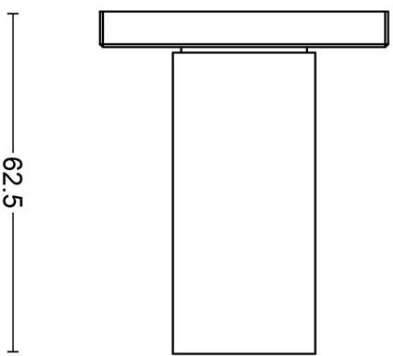

EK101G

solid sprung door handle on rose

Product information

Code: 4001D002IZXX0

Finish: PVD satin black

UNIT: Pair

Collection: BOBBY

Designer: Eric Kuster

lever handle
stainless steel

25

50

38

148

6.5

55

25