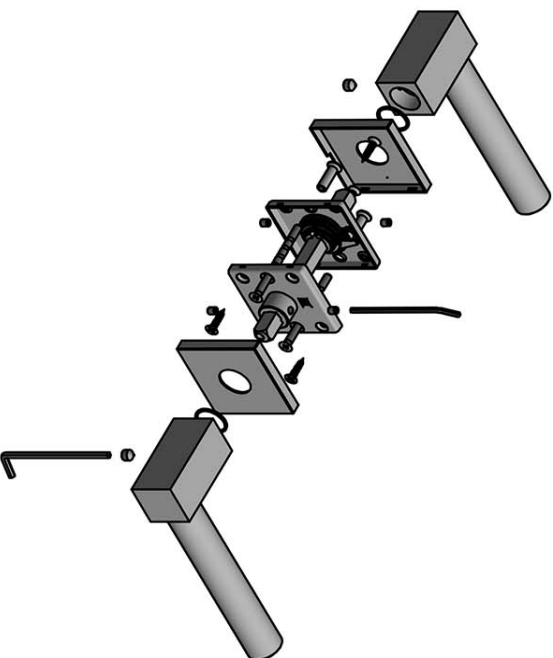

EK101G

solid sprung door handle on rose

Product information

Code: 4001D002IZXX0

Finish: PVD satin black

UNIT: Pair

Collection: BOBBY

Designer: Eric Kuster

EAN code: 8718009419861

BOBBY by Eric Kuster

The BOBBY series is a total concept collection consisting of door, window, and furniture fittings.

Finishes

- bronze
- satin stainless steel
- PVD satin black

BOBBY EK101

lever handle
stainless steel

25

50

38

148

6.5

55

25

METALFORM

BOBBY

by Eric Kuster

The design of our BOBBY collection by Eric Kuster combines the elegance of round shapes with clean lines; it is an eye-catching combination in which the various elements are uniquely connected. The rectangular section of the door handle flows subtly, yet powerfully, into a rounded grip that is proportional to the horizontal plate that it is attached to. With every touch, the solid feel of steel transports you to elegance and luxury. The various shapes are simultaneously simple. In combination with the right materials, the BOBBY door handle is the perfect detail to any interior.'