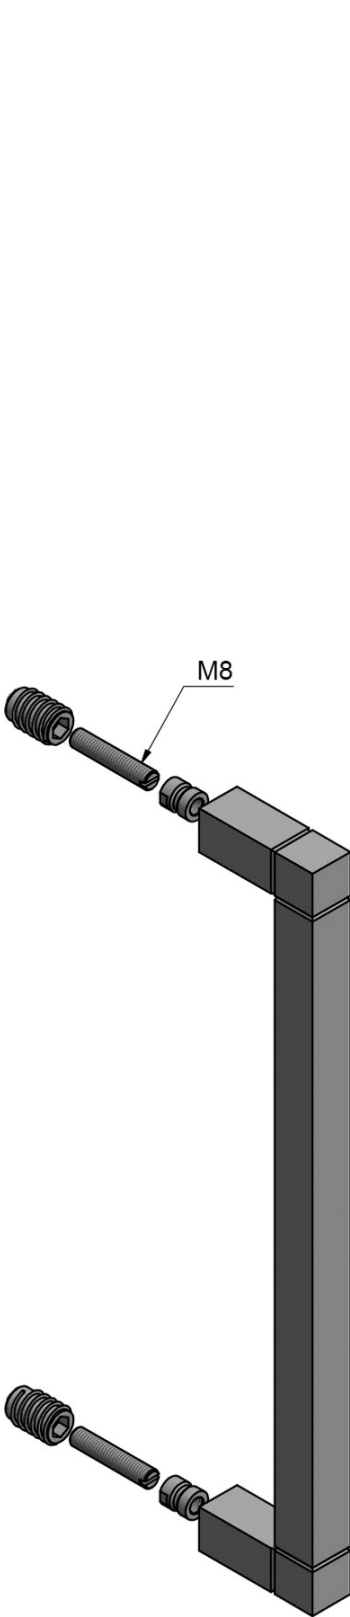

JB320 NP

pull handle
concealed fixing
stainless steel

METALFORM

FORMANI®		Part number:	
		Description:	
Doc no.: 3501G001 JB320 NP V01.dwg	JB320 NP		Format:
Drawn by: Christian Brimbois Creation date: 15-9-2016			A3
FORMANI HOLLAND B.V. EUROPALAAN 12 6199 AB MAASTRICHT-AIRPORT NL T +31 (0)43 308 90 00 INFO@FORMANI.COM FORMANI.COM