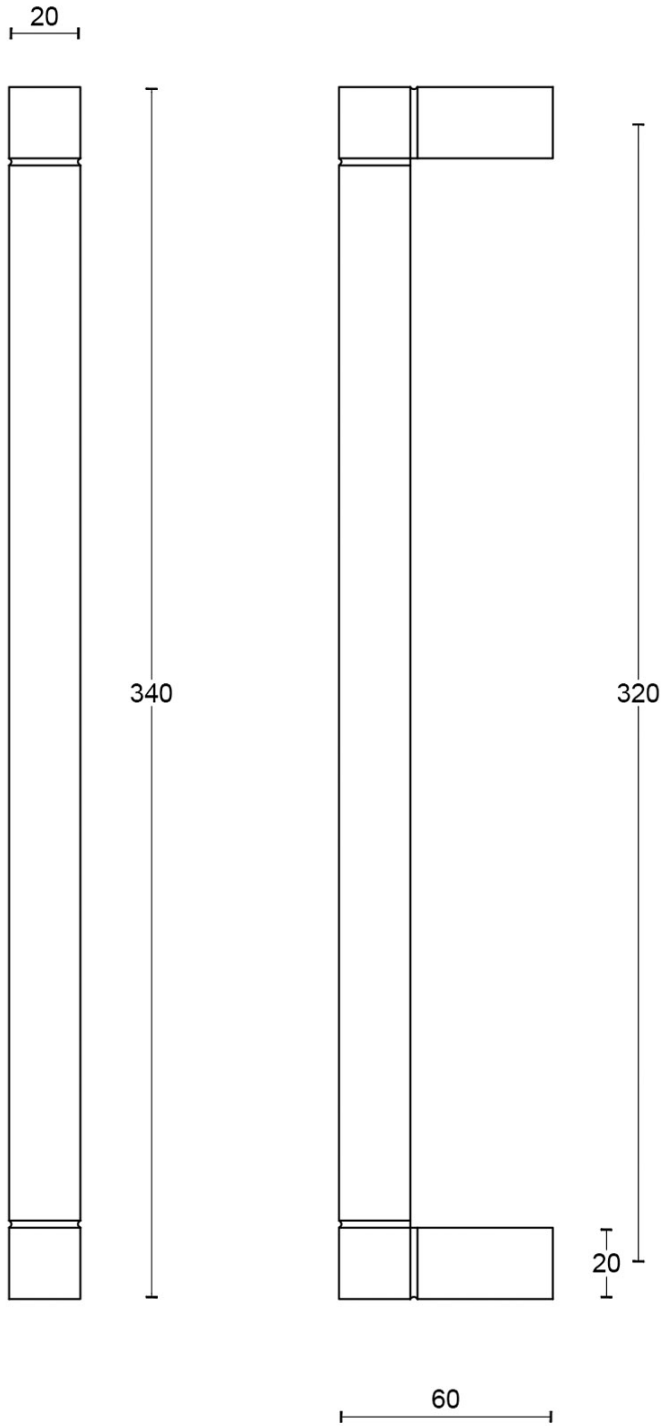

JB320 NP

pull handle
concealed fixing
stainless steel

METALFORM

FORMANI®		Part number:	
		Description:	
Doc no.: 3501G001 JB320 NP V01.dwg	JB320 NP		Format:
Drawn by: Christian Brimbois Creation date: 15-9-2016			A3
FORMANI HOLLAND B.V. EUROPALAAN 12 6199 AB MAASTRICHT-AIRPORT NL T +31 (0)43 308 90 00 INFO@FORMANI.COM FORMANI.COM